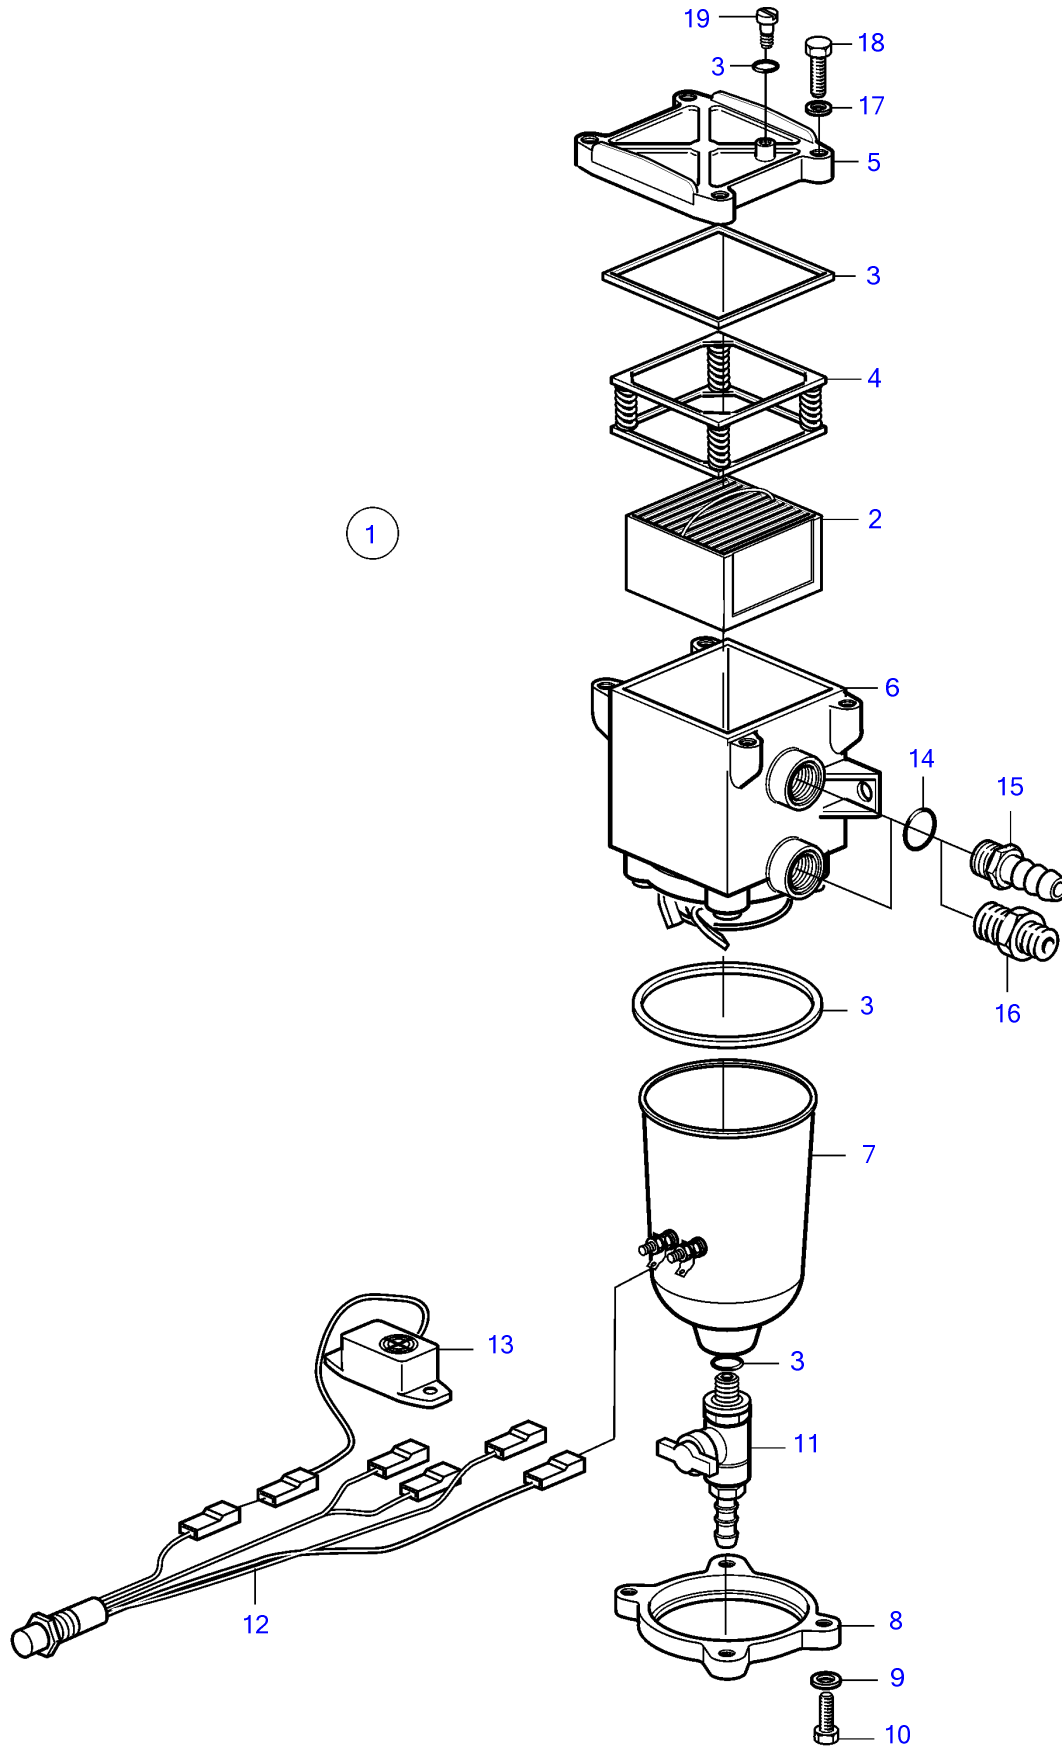

D5A-A T, D5A-A TA, D7A-A T, D7A-A TA, D7C-A TA, D5A-B TA, D7A-B TA, D7C-B TA, D7C-A TA

D5A-A T, D5A-A TA, D7A-A T, D7A-A TA, D7C-A TA, D5A-B TA, D7A-B TA, D7C-B TA, D7C-A TA

REF	PART NO.	QTY	DESCRIPTION	NOTES
1	20460242	1	Fuel filter	Suitable for usability of RME fuel.
2	20460243	1	Fuel filter, component	SN-01096836
	21018746	1	Fuel filter	SN01096837-
3	20460244	1	Gasket kit	SN-01096836
	21018758	1	Gasket kit	SN01096837-
4	20703827	1	Insert	
5		1	Filter cover	
6		1	Filter housing	
7	20703866	1	Bowl	SN-10593789
	21230806	1	Bowl	SN10593790-
8		1	Clamping ring	
9		4	Washer	
10		4	Screw	
11	20703865	1	Drain cock	
12	20460245	1	Cable	12V
	20460246	1	Cable	24V
13	20703820	1	Horn	
14	20460248	2	Sealing ring	
15	20460249	1	Connector	Alt
16	20460250	1	Nipple	Alt
17		4	Washer	
18		4	Screw	
19		1	Bleeder screw	